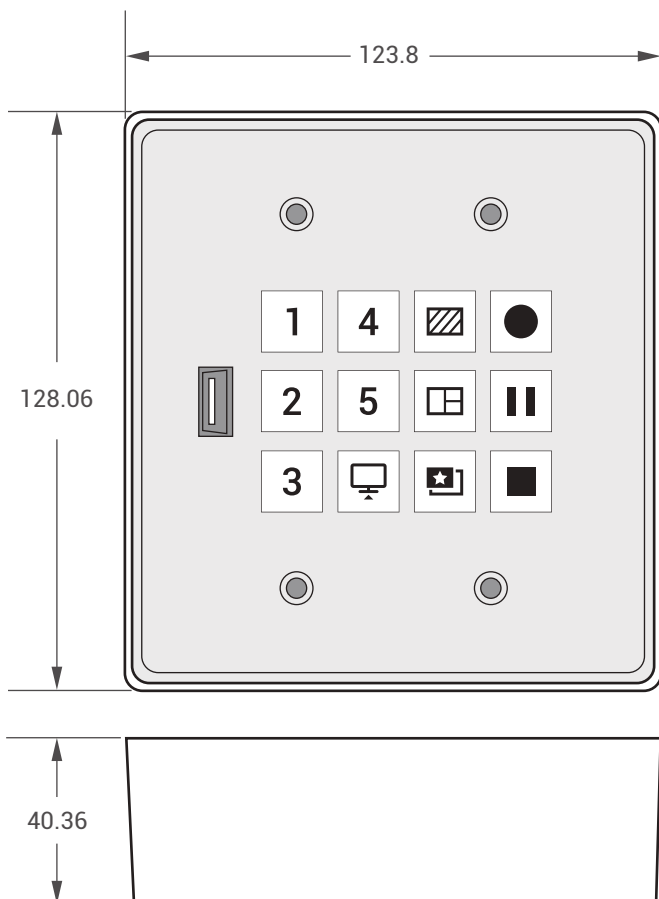

AREC 12-Key Control Panel

AREC 12-Key Control Panel is for controlling AREC Media Station in any education classrooms or training rooms, making AREC Media Capture Solution easier to use for lecturer and presenter.

Specifications

General Information	
Weight	150 g
Description	Control of AREC Media Station via RS-232 protocol; Remote management of AREC Media Station only.
Function	<ul style="list-style-type: none"> 1 Recording Layout 1 2 Recording Layout 2 3 Recording Layout 3 4 Recording Layout 4 5 Recording Layout 5 Display Switch Background Image Switch Recording Layout Switch Overlay Image Switch Start Recording Pause Recording Stop Recording USB Export